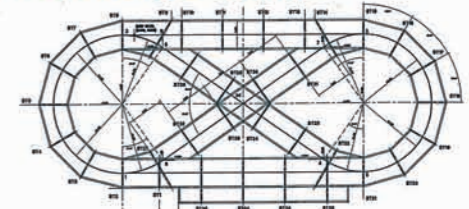

Brake and kick-off

ROLLER COASTER

MINI MOUSE

Dimensions: mt. 20x11.50

MINI TROPICAL

Dimensions: mt. 23x11.50

TRADITIONAL TRACK

Dimensions: mt. 28x12.50

TROPICAL TRACK

Dimensions: mt. 28x13.50

MAXI TROPICAL

Dimensions: mt. 32x14.50

Fixing rail details

Automatic opening safety bars

Connection of cars

Car body details