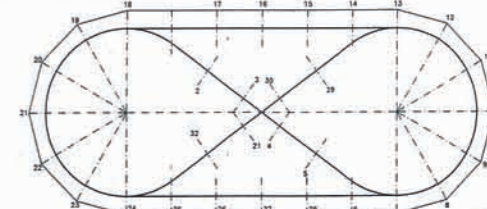

Brake and kick-off

ROLLER COASTER

MINI MOUSE

Dimensions: mt. 20x11.50

MINI TROPICAL

Dimensions: mt. 23x11.50

TRADITIONAL TRACK

Dimensions: mt. 28x12.50

TROPICAL TRACK

Dimensions: mt. 28x13.50

MAXI TROPICAL

Dimensions: mt. 32x14.50

Fixing rail details

Automatic opening safety bars

Connection of cars

Car body details