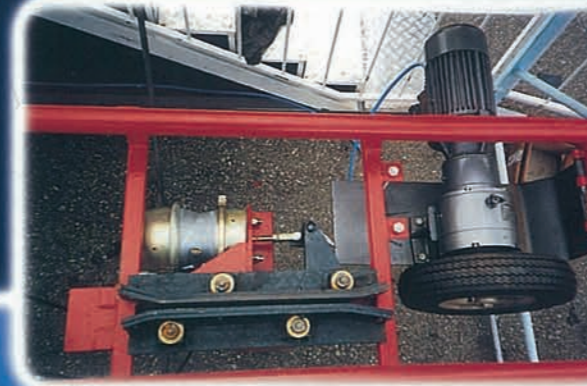

INTERPARK  S.P.A.

MINI COASTERS

MINI TROPICAL

ROLLER COASTER

Safety, creative imagination, quality the very real materials our coasters are manufactured of

Panoramic view

Electric and pneumatic general board

Brake and kick-off

ROLLER COASTER

MINI MOUSE

Dimensions: mt. 20x11.50

MINI TROPICAL

Dimensions: mt. 23x11.50

TRADITIONAL TRACK

Dimensions: mt. 28x12.50

TROPICAL TRACK

Dimensions: mt. 28x13.50

MAXI TROPICAL

Dimensions: mt. 32x14.50

Fixing rail details

Automatic opening safety bars

Connection of cars

Car body details