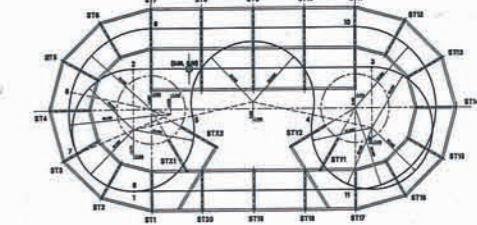

Brake and kick-off

ROLLER COASTER

MINI MOUSE

Dimensions: mt. 20x11.50

MINI TROPICAL

Dimensions: mt. 23x11.50

TRADITIONAL TRACK

Dimensions: mt. 28x12.50

TROPICAL TRACK

Dimensions: mt. 28x13.50

MAXI TROPICAL

Dimensions: mt. 32x14.50

Fixing rail details

Automatic opening safety bars

Connection of cars

Car body details