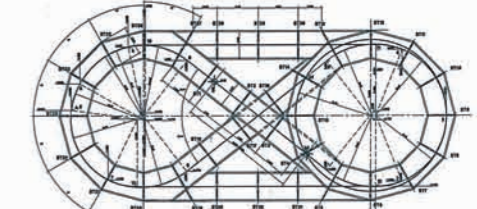

Brake and kick-off

ROLLER COASTER

MINI MOUSE

Dimensions: mt. 20x11.50

MINI TROPICAL

Dimensions: mt. 23x11.50

TRADITIONAL TRACK

Dimensions: mt. 28x12.50

TROPICAL TRACK

Dimensions: mt. 28x13.50

MAXI TROPICAL

Dimensions: mt. 32x14.50

Fixing rail details

Automatic opening safety bars

Connection of cars

Car body details