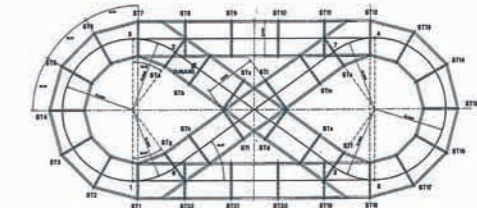

Brake and kick-off

ROLLER COASTER

MINI MOUSE

Dimensions: mt. 20x11.50

MINI TROPICAL

Dimensions: mt. 23x11.50

TRADITIONAL TRACK

Dimensions: mt. 28x12.50

TROPICAL TRACK

Dimensions: mt. 28x13.50

MAXI TROPICAL

Dimensions: mt. 32x14.50

Fixing rail details

Automatic opening safety bars

Connection of cars

Car body details